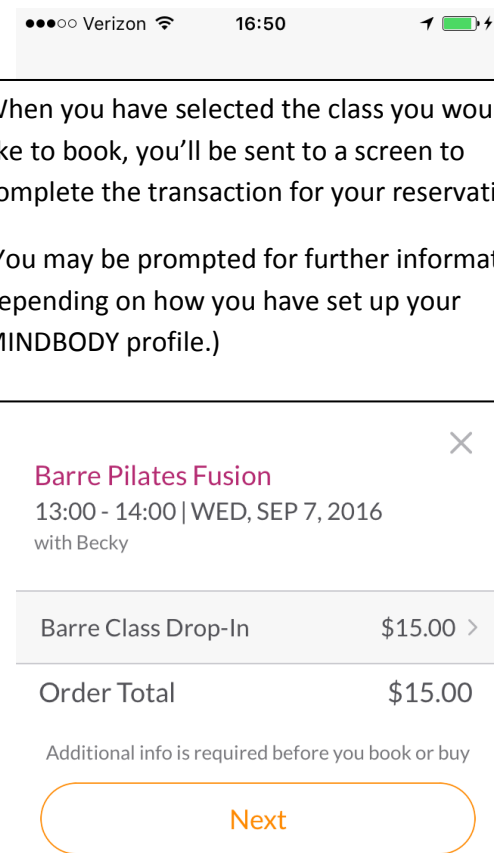

Add **Embody Movement Pilates Studio** to your Favorites.

You have the option to scroll down to view Introductory Deals, click on Pricing or Schedule.

We look forward to seeing you in class! Questions? Call (630) 481-6367

****When viewing the deals, please note that you can swipe across to see all the offerings**

If you click on **SCHEDULE**, you can then use the calendar to go to the desired day and select a class.

When you have selected the class you would like to book, you'll be sent to a screen to complete the transaction for your reservation. (You may be prompted for further information depending on how you have set up your MINDBODY profile.)