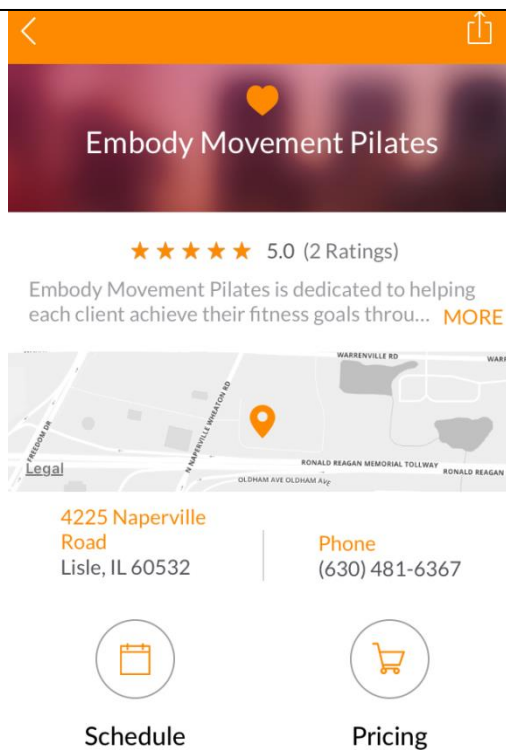

Using the **MindBody App** to Sign Up for Embody Movement Pilates Studio classes

Embody Movement Pilates Studio, Inc.
is located in the LifeStart Fitness Center
4225 Naperville Rd, LL, Lisle 60532

EmbodyMovementPilates.com
(630) 481-6367

You can sign up for a class or package using the MindBody App. Available to download for both iPhone and Android phones.

When you open the app, click on **Explore**, and then use the Search function.

In the search type in "Embody Movement Pilates"