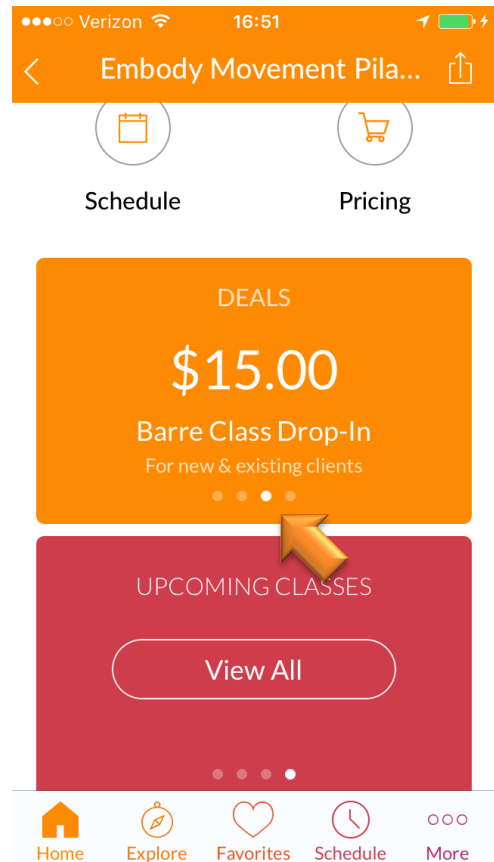

Using the **MindBody App** to Sign Up for Embody Movement Pilates Studio classes

Embody Movement Pilates Studio, Inc.
is located in the LifeStart Fitness Center
4225 Naperville Rd, LL, Lisle 60532

EmbodyMovementPilates.com
(630) 481-6367

You can sign up for a class or package using the MindBody App. Available to download for both iPhone and Android phones.

When you open the app, click on **Explore**, and then use the Search function.

In the search type in "Embody Movement Pilates"

Add **Embody Movement Pilates Studio** to your Favorites.

You have the option to scroll down to view Introductory Deals, click on Pricing or Schedule.

We look forward to seeing you in class! Questions? Call (630) 481-6367

****When viewing the deals, please note that you can swipe across to see all the offerings**

If you click on **SCHEDULE**, you can then use the calendar to go to the desired day and select a class.

When you have selected the class you would like to book, you'll be sent to a screen to complete the transaction for your reservation. (You may be prompted for further information depending on how you have set up your MINDBODY profile.)