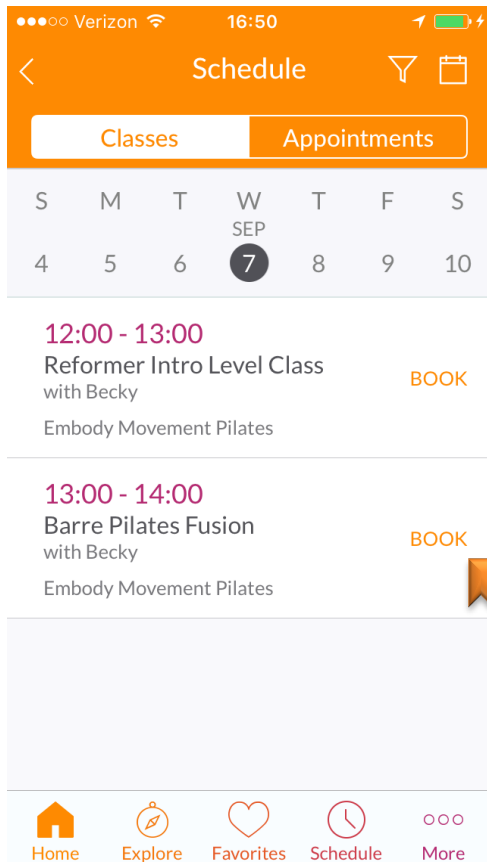

You can sign up for a class or package using the MindBody App. Available to download for both iPhone and Android phones.

When you open the app, click on **Explore**, and then use the Search function.

In the search type in "Embody Movement Pilates"

Add **Embody Movement Pilates Studio** to your Favorites.

You have the option to scroll down to view Introductory Deals, click on Pricing or Schedule.

We look forward to seeing you in class! Questions? Call (630) 481-6367

****When viewing the deals, please note that you can swipe across to see all the offerings**

If you click on **SCHEDULE**, you can then use the calendar to go to the desired day and select a class.

When you have selected the class you would like to book, you'll be sent to a screen to complete the transaction for your reservation. (You may be prompted for further information depending on how you have set up your MINDBODY profile.)